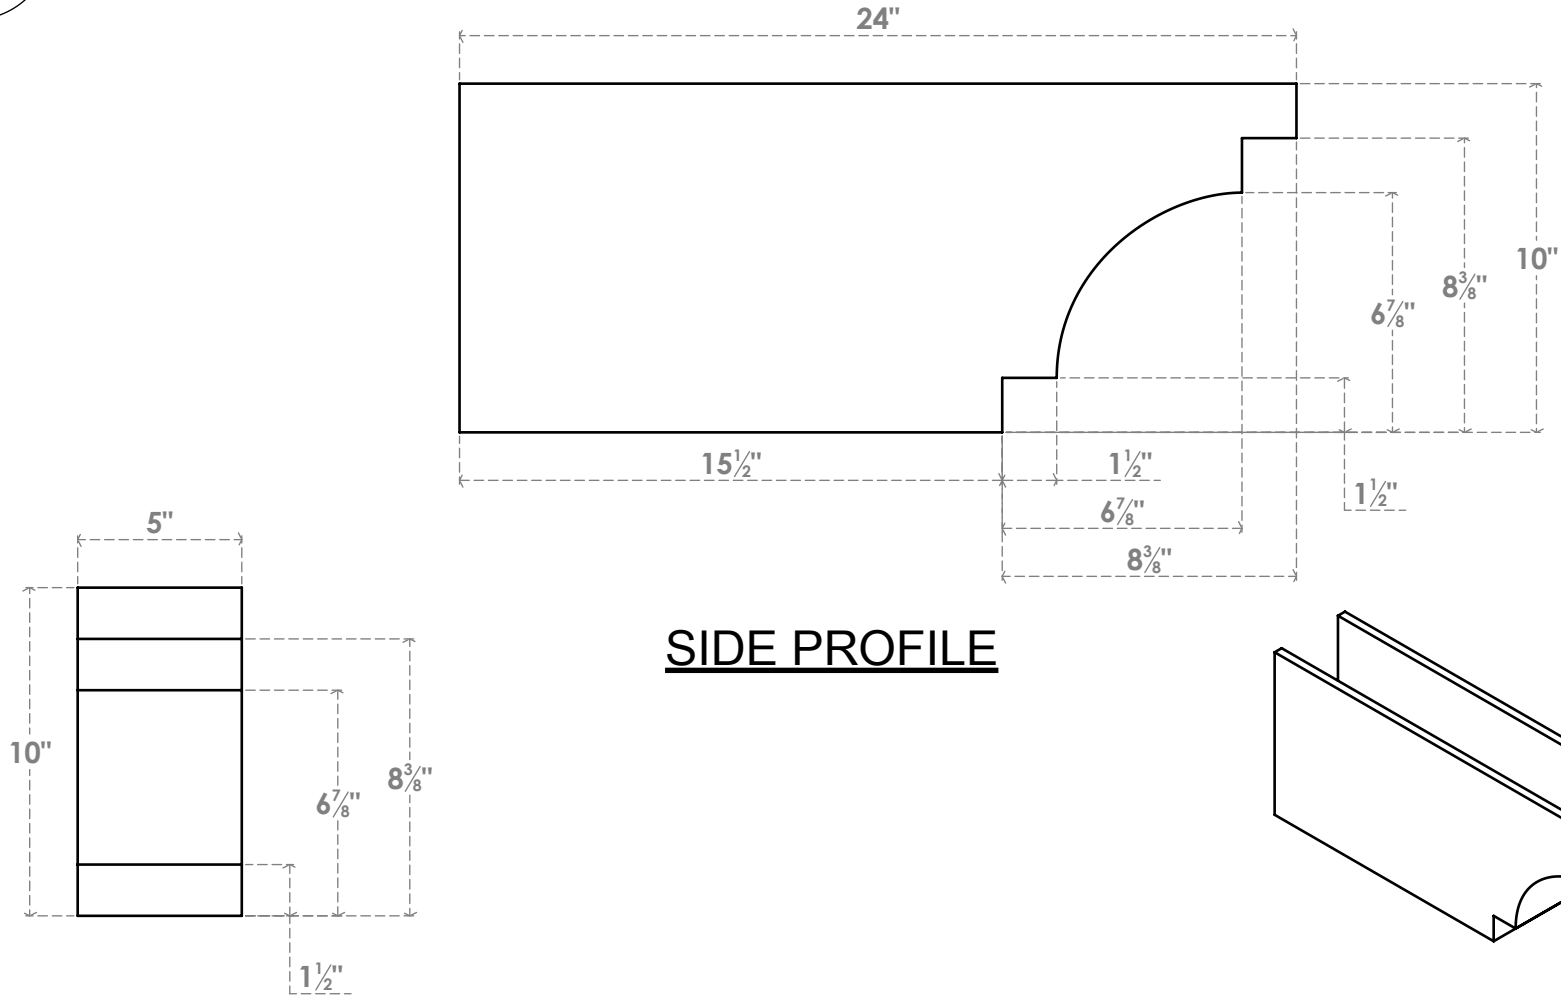

RFTP05X10X24MED

5"W X 10"H X 24"L MEDITERRANEAN ARCHITECTURAL GRADE PVC RAFTER TAIL

SIDE PROFILE

FRONT PROFILE

ISOMETRIC

EKENA
 MILLWORK
 EKENA MILLWORK
 2300 WEST MAIN ST.
 CLARKSVILLE, TX 75426
 TOLL FREE: 866-607-0453
 WWW.EKENAMILLWORK.COM

NOTES

1. INSTALLATION TO BE COMPLETED IN ACCORDANCE WITH MANUFACTURER'S SPECIFICATIONS.
2. DRAWING MAY NOT BE TO SCALE
3. THIS DRAWING IS INTENDED FOR DESIGN AND PLANNING PURPOSES ONLY.
4. ALL INFORMATION CONTAINED HEREIN WAS CURRENT AT THE TIME OF DEVELOPMENT BUT MUST BE REVIEWED AND APPROVED BY THE PRODUCT MANUFACTURER TO BE CONSIDERED ACCURATE.
5. ARCHITECTURAL GRADE PVC PRODUCTS ARE MADE FROM EXPANDED CELLULAR PVC AND COME NATURALLY WHITE BUT MAY BE PAINTED